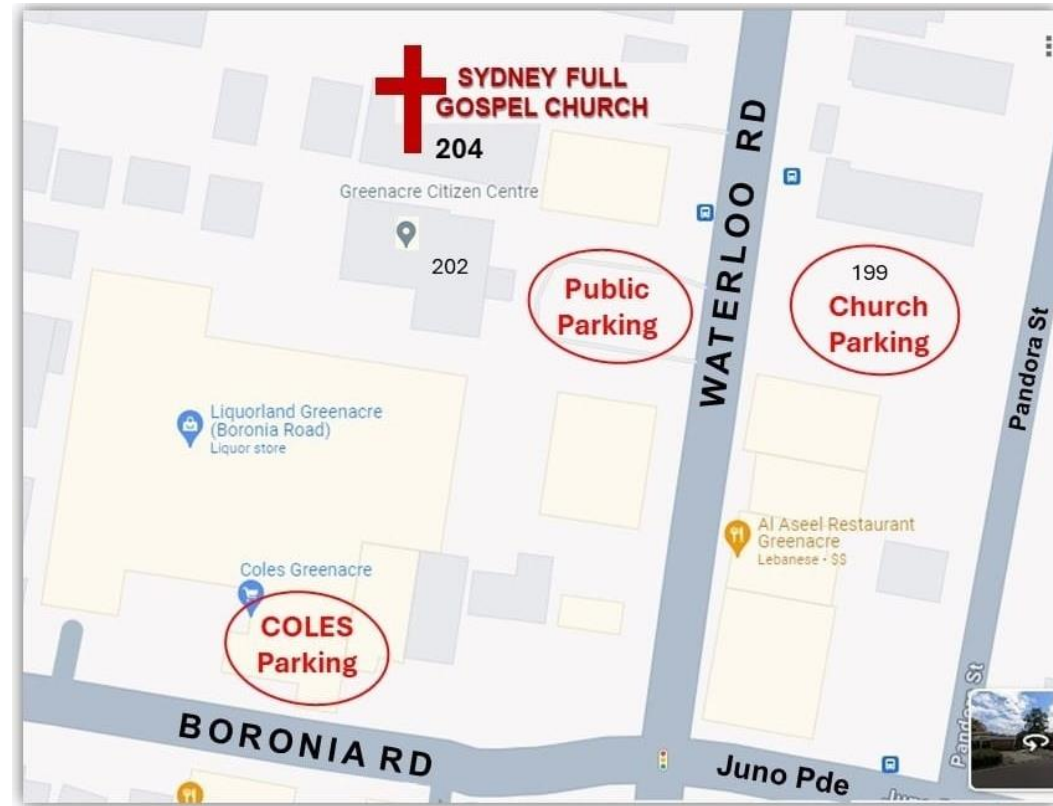

CHURCH BUS

Sunday Church Bus Timetable (departure time)

Church to Strathfield	Strathfield to Church	Lidcomb to Church
	AM 6:30	AM 8:30
	8:00	
AM 8:20	8:40	Church to Lidcomb
9:00	9:20	AM 10:40
9:40	10:00	
10:20	10:40	Chatswood - Rhodes - Church
11:00	11:20	Chatswood (AM 8:10)
11:40	12:00	Rhodes (AM 8:30)
PM 12:40	1:00	Church - Rhodes - Chatswood
1:20	1:40	Church (AM 11:00)
2:00	2:20	
2:40		

CHURCH PARKING

If you are coming BEFORE 1pm on Sunday, it is easier to park in Coles (3 min walk.)

CHURCH LUNCH

Feel free to enjoy lunch before joining 12:30pm prayer meeting. The Outdoor Kitchen serves lunch TILL around 12:30pm on Sundays.